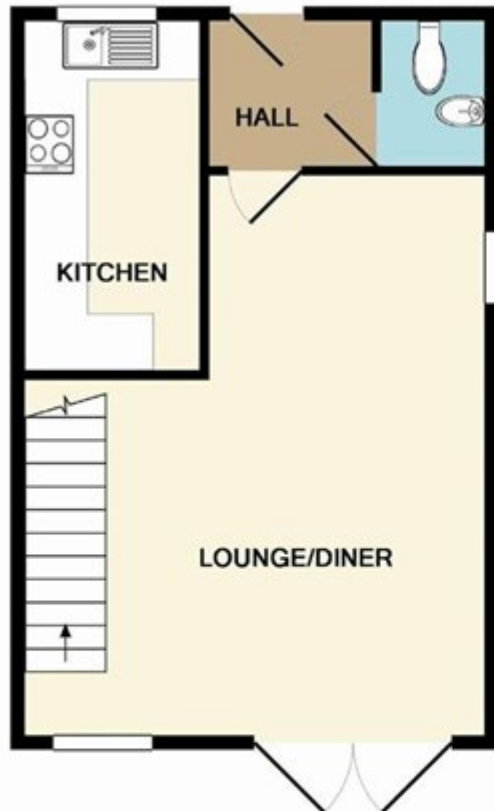

Jeremy Close, WAREHAM

Guide price £210,000 Freehold

GROUND FLOOR

1ST FLOOR

Whilst every attempt has been made to ensure the accuracy of the floor plan contained here, measurements of doors, windows, rooms and any other items are approximate and no responsibility is taken for any error, omission, or mis-statement. This plan is for illustrative purposes only and should be used as such by any prospective purchaser. The services, systems and appliances shown have not been tested and no guarantee as to their operability or efficiency can be given
Made with Metropix ©2016