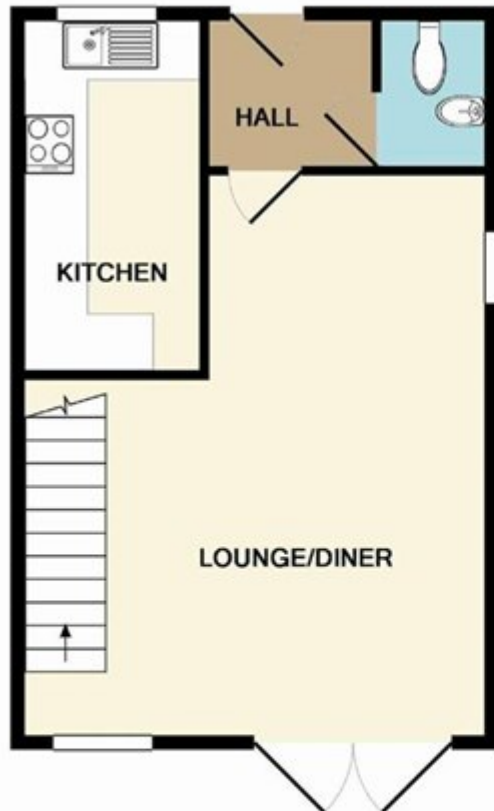

# Jeremy Close, WAREHAM

Guide price £210,000 Freehold

GROUND FLOOR

1ST FLOOR

Whilst every attempt has been made to ensure the accuracy of the floor plan contained here, measurements of doors, windows, rooms and any other items are approximate and no responsibility is taken for any error, omission, or mis-statement. This plan is for illustrative purposes only and should be used as such by any prospective purchaser. The services, systems and appliances shown have not been tested and no guarantee as to their operability or efficiency can be given  
Made with Metropix ©2016