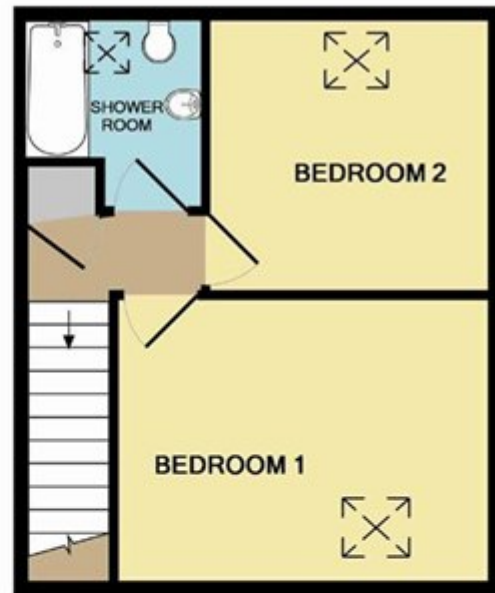

Jeremy Close, WAREHAM

Guide price £210,000 Freehold

GROUND FLOOR

1ST FLOOR

Whilst every attempt has been made to ensure the accuracy of the floor plan contained here, measurements of doors, windows, rooms and any other items are approximate and no responsibility is taken for any error, omission, or mis-statement. This plan is for illustrative purposes only and should be used as such by any prospective purchaser. The services, systems and appliances shown have not been tested and no guarantee as to their operability or efficiency can be given
Made with Metropix ©2016