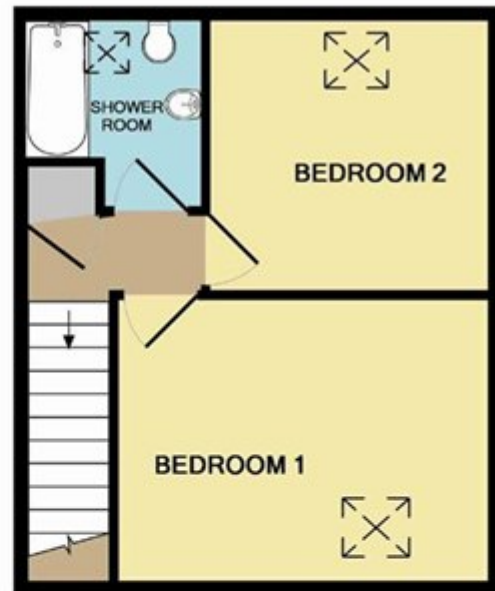

# Jeremy Close, WAREHAM

Guide price £210,000 Freehold

GROUND FLOOR

1ST FLOOR

Whilst every attempt has been made to ensure the accuracy of the floor plan contained here, measurements of doors, windows, rooms and any other items are approximate and no responsibility is taken for any error, omission, or mis-statement. This plan is for illustrative purposes only and should be used as such by any prospective purchaser. The services, systems and appliances shown have not been tested and no guarantee as to their operability or efficiency can be given  
Made with Metropix ©2016